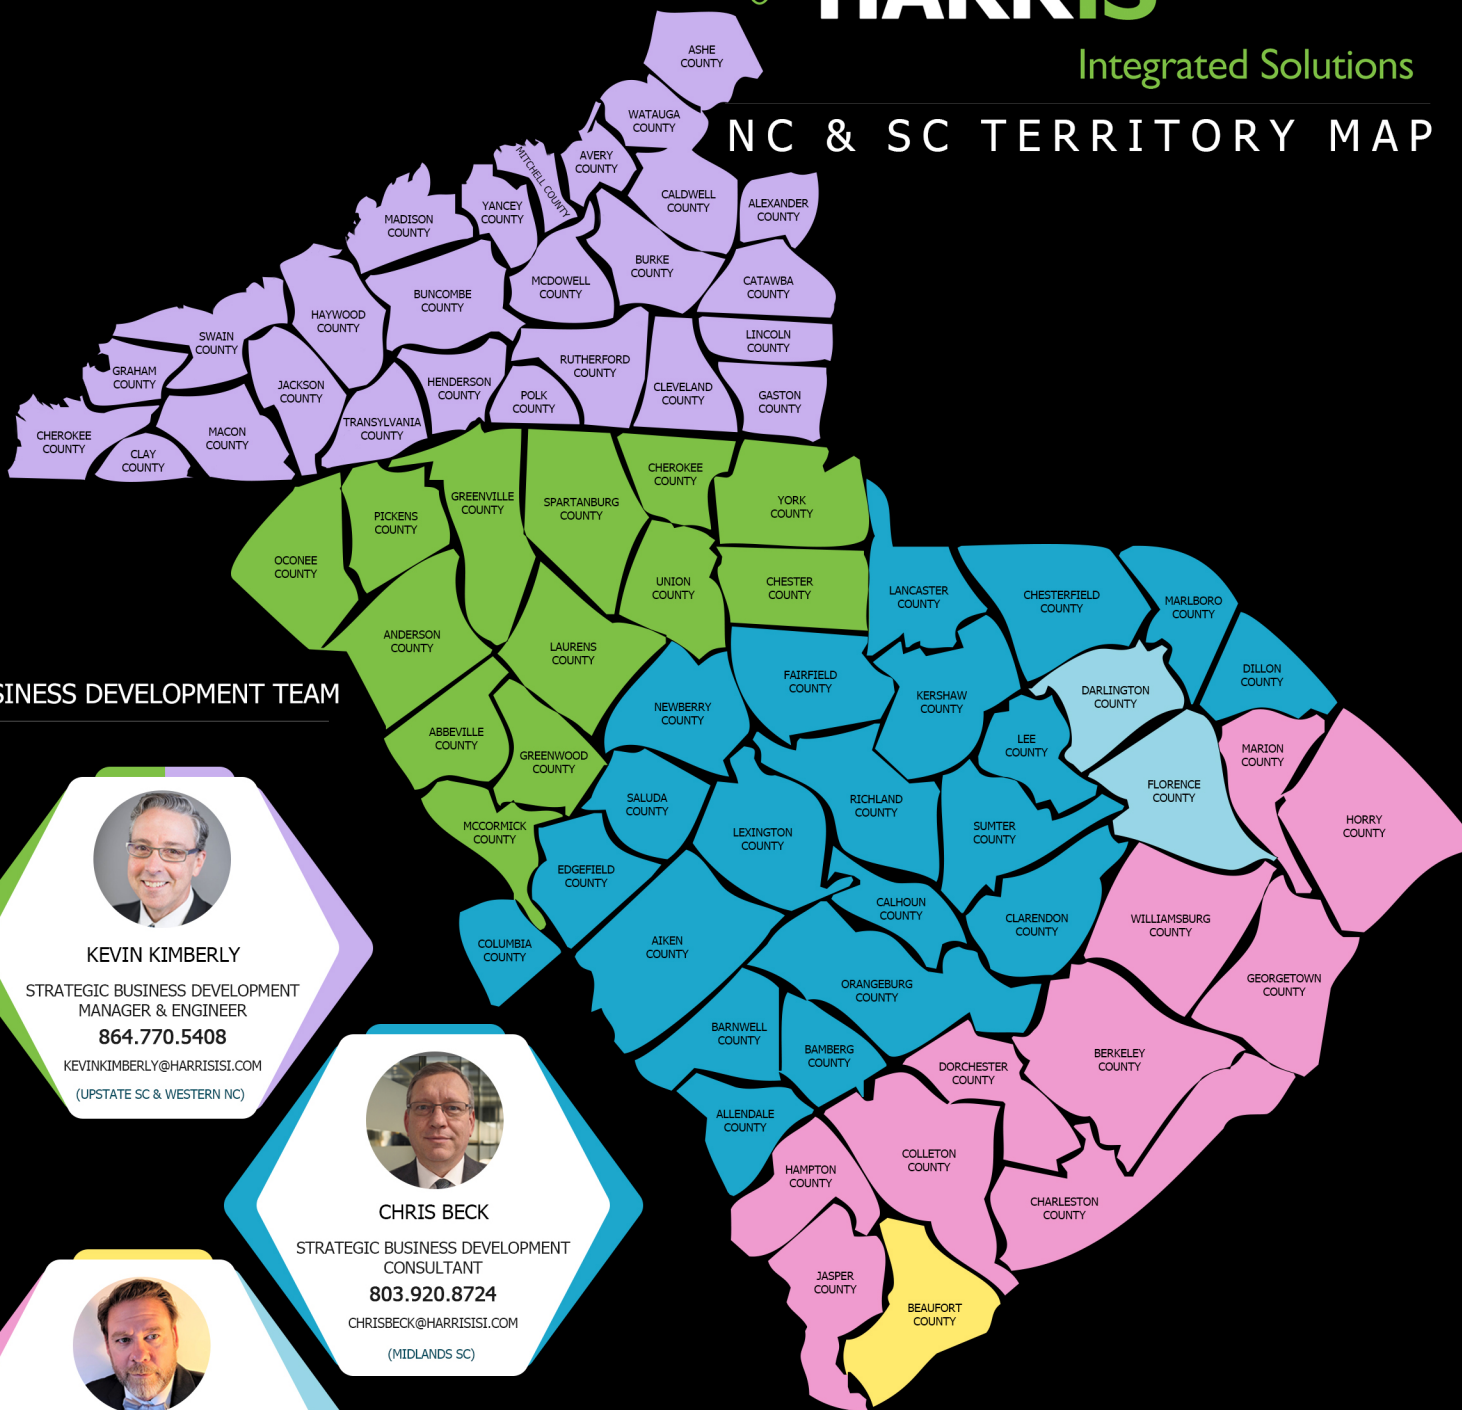

HARRIS

Integrated Solutions

NC & SC TERRITORY MAP

BUSINESS DEVELOPMENT TEAM

KEVIN KIMBERLY

STRATEGIC BUSINESS DEVELOPMENT
MANAGER & ENGINEER

864.770.5408

KEVINKIMBERLY@HARRISISI.COM